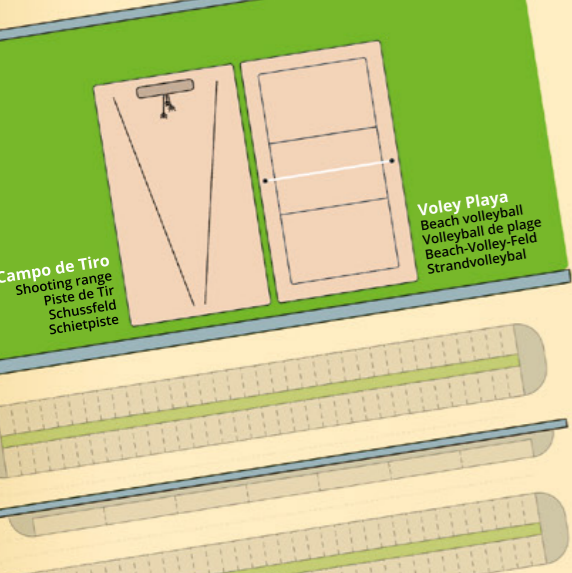

- EXTINTOR CONTRA-INCENDIO
- BOCA DE INCENDIO EQUIPADA (BIE)
- VÍA DE EVACUACIÓN

CASA DE LOS PINOS Nº 10

VILLA DEL SOL Nº 8

VILLA SUNSET

ALICANTE · 29 Km
ELCHE · 16 Km

Avda de la Alegría N-332a

MURCIA · 60 Km
CARTAGENA · 84 Km

DISTANCIA EN METROS
DISTANCE IN METERS · DISTANCE EN MÈTRES · ENTFERNUNG IN METERN · AFSTAND IN METER

220 V · 16A.
220 V · 10A.